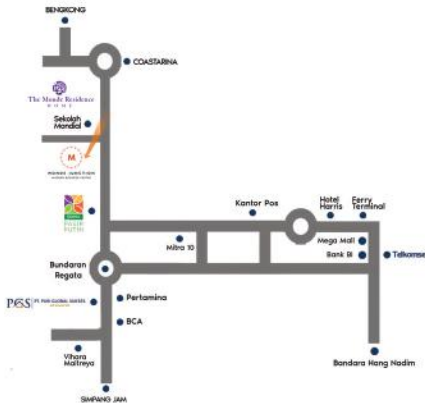

MONDE JUNCTION
MODERN BUSINESS CENTRE

PT. PURI GLOBAL SUKSES
DEVELOPER

Address : Komp. Ruko Mahkota Raya Blok D No. 12A

No. Telp : 0853 6366 6666

Website : www.puriglobalsukses.com

MONDE JUNCTION

MODERN BUSINESS CENTRE